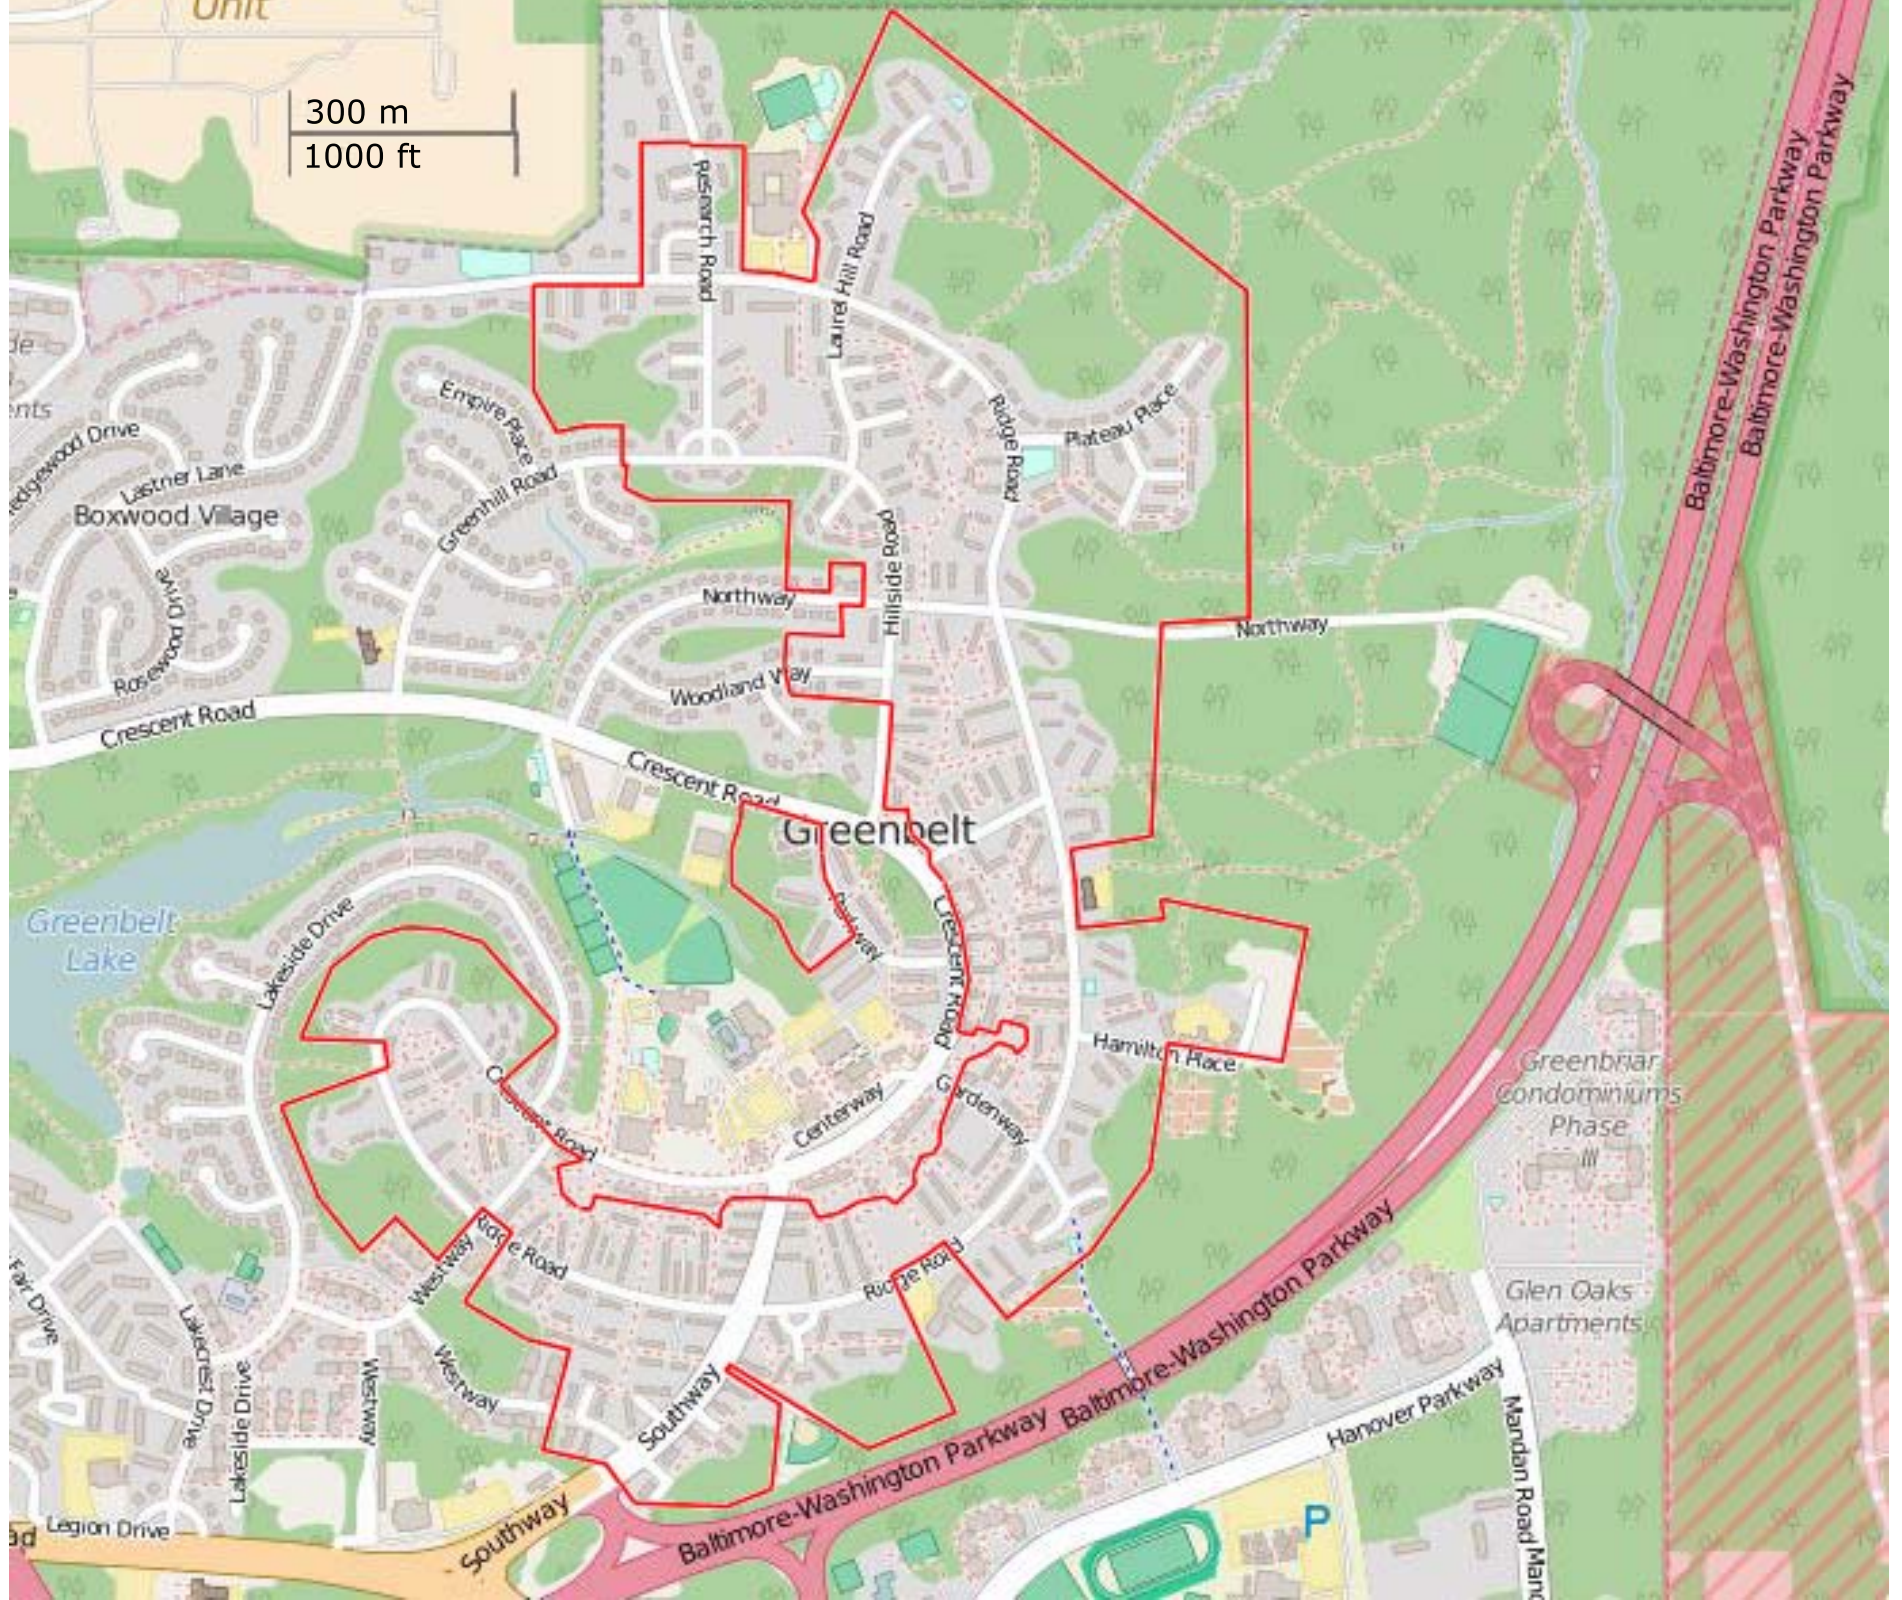

Parasitology Unit

Beltsville Agricultural Research Center

300 m
1000 ft

Boxwood Village
Lakewood Drive
Lastner Lane
Rosewood Drive
Crescent Road

Empire Place
Greenhill Road

Research Road
Laurel Hill Road

Plateau Place
Ridge Road

Northway
Woodland Way

Hillside Road

Northway

Baltimore-Washington Parkway
Baltimore-Washington Parkway

Greenbelt Lake

Lakeside Drive

Greenbelt

Crescent Road

Centerway

Hamilton Place

Greenbriar Condominiums Phase III

Glen Oaks Apartments

Fair Drive

Lakeside Drive
Lakeside Drive

Westway
Ridge Road

Ridge Road

Southway

Baltimore-Washington Parkway

Harover Parkway

Mandan Road

Legion Drive

Southway

P